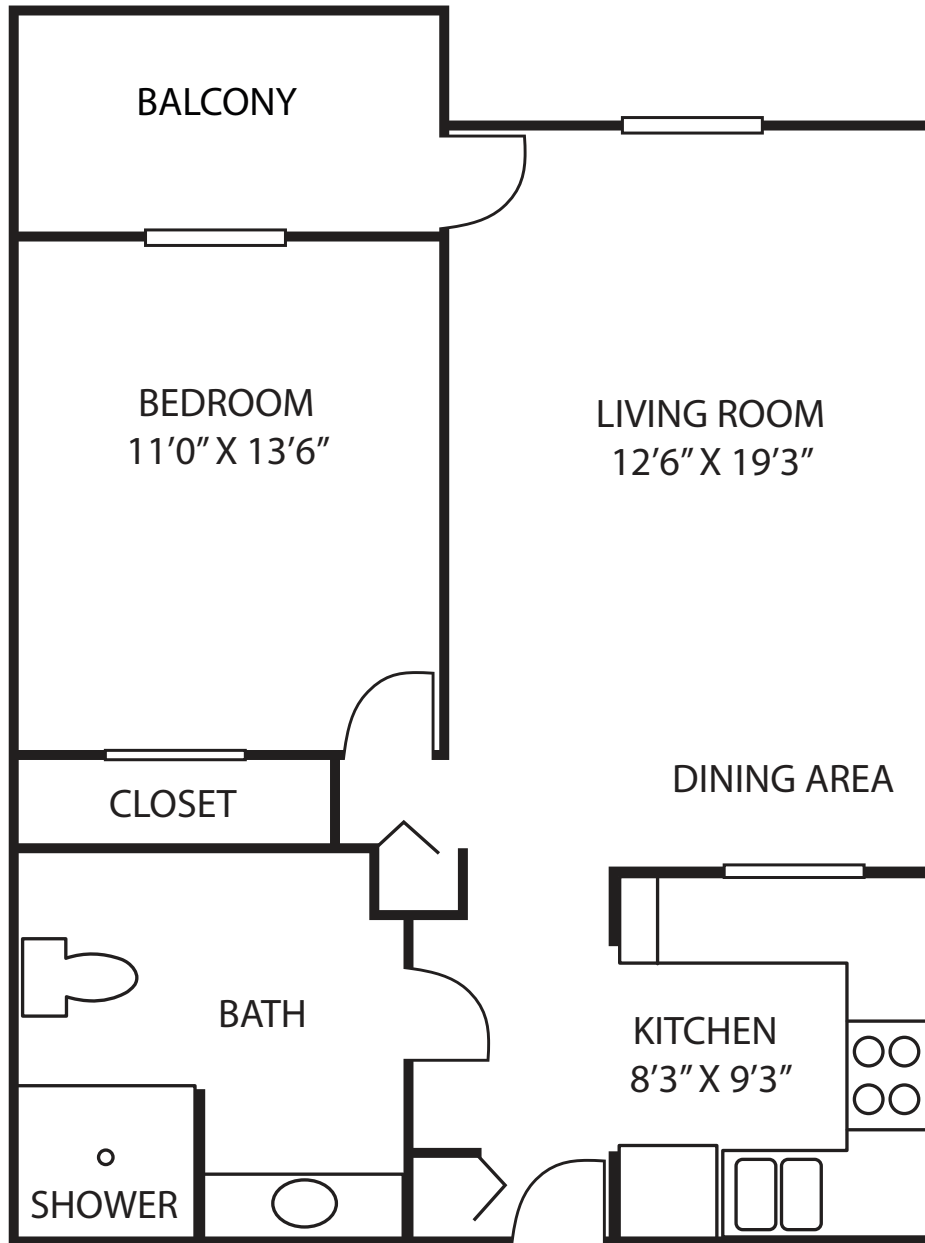

# INDEPENDENT LIVING

Terrace Floor Plan

*Hampton*

## Hampton

- Park Terrace
- One Bedroom
- 700 square feet

2018 1B

**LUTHER MANOR**  
A Life Plan Community

Wauwatosa, Grafton and Mequon  
414.464.3880 | [live@luthermanor.org](mailto:live@luthermanor.org) | [luthermanor.org](http://luthermanor.org)